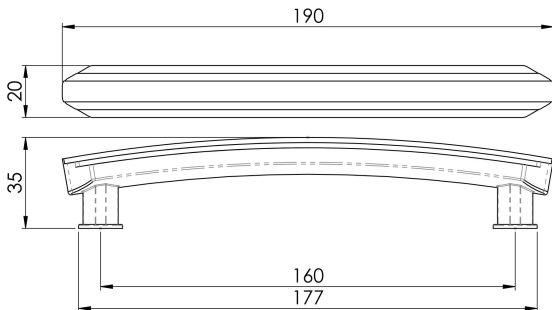

Art Deco Handle

ADR502CSN

160mm Art Deco Handle. The Art Deco range of handles and accessories are simply breathtaking in their sophistication and simply ooze elegance, charm and style. Art Deco never goes out of fashion and they will look absolutely stunning in either traditional or contemporary settings. The initiative from the outset was to achieve quality and excellence in design and the attention to detail reflects this high standard has certainly been realised throughout from conception to the finished product.