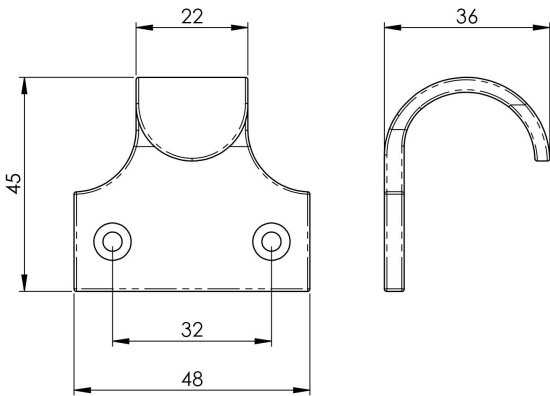

Sash Lift

AA42 Range

A standard traditional sash lift handle for lifting the bottom sash window. Normally fitted in pairs (one to each side of the window) to allow tandem lifting. Two anchor points provide secure and easy fixing.