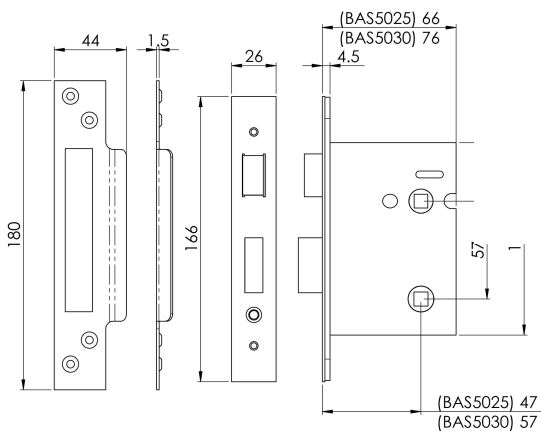

# Bathroom Lock Radius 76mm

BAS5030SSS/R

Bathroom Lock. Radius. 76mm. The Latch bolt has the Easi-T reverse function to save undoing the case so it can be reversed in seconds.