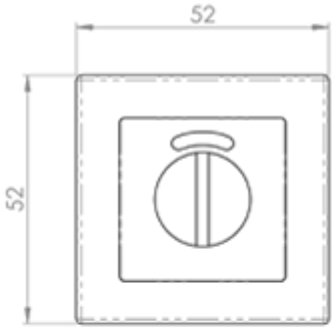

Square Thumbturn and Release with Indicator

Product Images

Description

Square Thumbturn and Release with indicator on a concealed fix press on square rose. Matches all the square themed designer lever handles in the SSL range. Fire door rated. Suitable for domestic and commercial use.

[Click here for care instructions](#)

Technical Details

SST1415-I

This drawing is the property of Carlisle Brass Limited, all design rights reserved

Specification

Additional Information

Short Description	Square Thumbturn and Release
SKU	SST1415-ISSS
Barcode	5055179155322
Brands	Eurospec
Finishes	Satin Stainless Steel
Options	Square Rose
Sizes	52mm x 52mm
Technical	4,26
Line Drawings	SST1415-I.PDF
Unit of Sale	Set