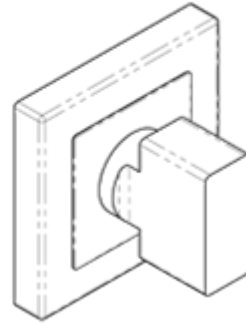

Square Thumbturn and Release with Indicator

Product Images

Description

Square Thumbturn and Release with indicator on a concealed fix press on square rose. Matches all the square themed designer lever handles in the SSL range. Fire door rated. Suitable for domestic and commercial use.

[Click here for care instructions](#)

Technical Details

SST1415-I

This drawing is the property of Carlisle Brass Limited, all design rights reserved

Specification

Additional Information

Short Description	Square Thumbturn and Release
SKU	SST1415-ISSS
Barcode	5055179155322
Brands	Eurospec
Finishes	Satin Stainless Steel
Options	Square Rose
Sizes	52mm x 52mm
Technical	4,26
Line Drawings	SST1415-I.PDF
Unit of Sale	Set