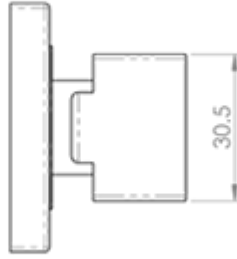

Square Thumbturn and Release with Indicator

Product Images

Description

Square Thumbturn and Release with indicator on a concealed fix press on square rose. Matches all the square themed designer lever handles in the SSL range. Fire door rated. Suitable for domestic and commercial use.

[Click here for care instructions](#)

Technical Details

SST1415-I

This drawing is the property of Carlisle Brass Limited, all design rights reserved

Specification

Additional Information

Short Description	Square Thumbturn and Release
SKU	SST1415-ISSS
Barcode	5055179155322
Brands	Eurospec
Finishes	Satin Stainless Steel
Options	Square Rose
Sizes	52mm x 52mm
Technical	4,26
Line Drawings	SST1415-I.PDF
Unit of Sale	Set