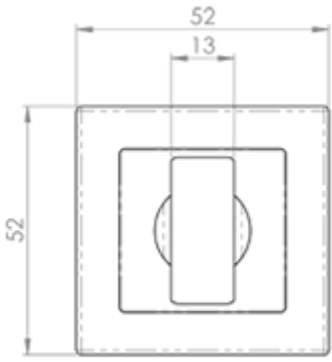

Square Thumbturn and Release with Indicator

Product Images

Description

Square Thumbturn and Release with indicator on a concealed fix press on square rose. Matches all the square themed designer lever handles in the SSL range. Fire door rated. Suitable for domestic and commercial use.

[Click here for care instructions](#)

Technical Details

SST1415-I

This drawing is the property of Carlisle Brass Limited, all design rights reserved

Specification

Additional Information

Short Description	Square Thumbturn and Release
SKU	SST1415-ISSS
Barcode	5055179155322
Brands	Eurospec
Finishes	Satin Stainless Steel
Options	Square Rose
Sizes	52mm x 52mm
Technical	4,26
Line Drawings	SST1415-I.PDF
Unit of Sale	Set