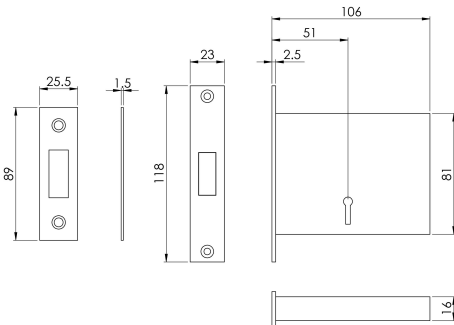

Fire Brigade Lock - LFB2

LFB2SSS

A 1-Lever mortice deadlock commonly specified and used by the London & South East Fire Brigade services, whereby the FB2 key will fit these FB2 locks so that access can be gained without damage to the door. Generally used on service riser doors in blocks of flats and other similar utility cupboards and rooms. Can also be used around the home or office as general deadlocks which all require the same keys..