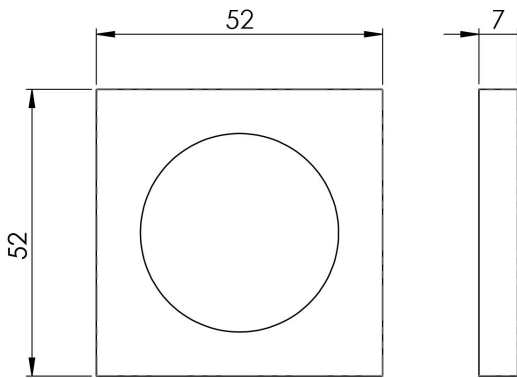

Square Rose Pack

SWR1137

Square Rose for Steelworx SWL Levers. 52mm Dia with 7mm Rose Thickness

SWR1137SSS - Discontinued once stocks have gone