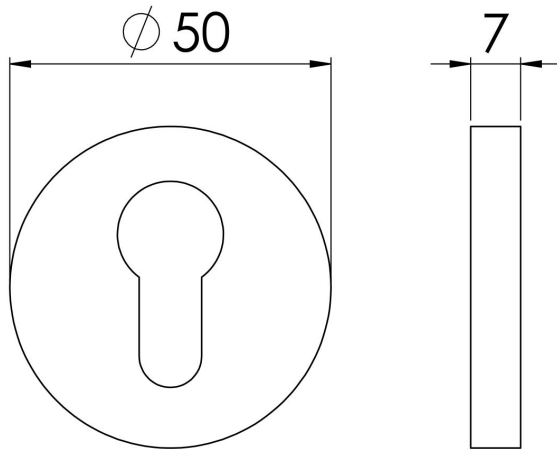

Euro Profile Escutcheon

ESE4005SAA

Euro profile escutcheon with concealed fixings. The rose pushes over the nylon fixing plate. Aluminium contract range.