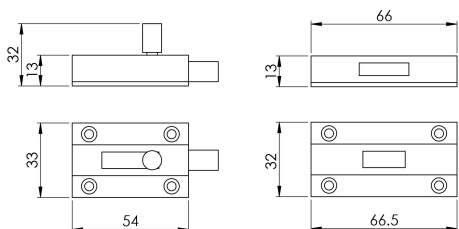

## Aluminium Toilet Indicator Bolt

SAAIND

A toilet indicator bolt, with a slide-action to engage the bolt. A red/green vacant/engaged indicator will appear when the bolt is locked/unlocked. Supplied with keep plate and fixings. Comes with a 10 year mechanical guarantee.