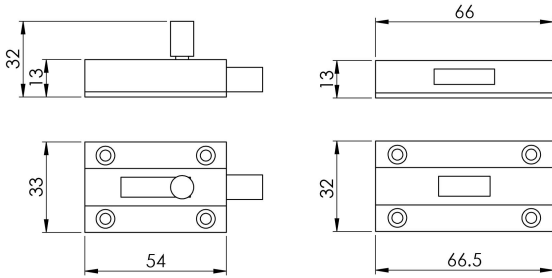

## Aluminium Toilet Indicator Bolt

SAAIND

A toilet indicator bolt, with a slide-action to engage the bolt. A red/green vacant/engaged indicator will appear when the bolt is locked/unlocked. Supplied with keep plate and fixings. Comes with a 10 year mechanical guarantee.