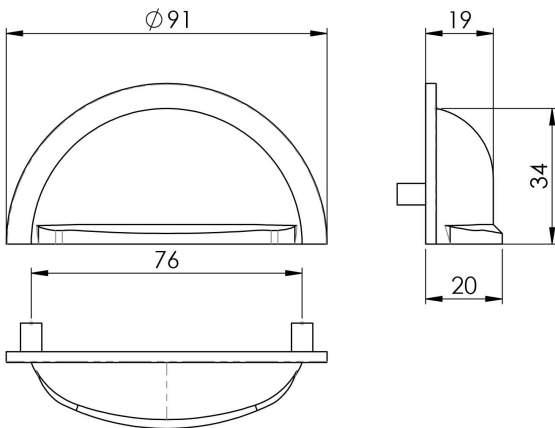

Oxford Cup Pull 76mm

FTD558

A traditional style but given a modern uplift with its sleek surface and the stepped border accentuating the outline of the cup this will look good in any modern environment. Part of the Fingertip Cup Pull Range.