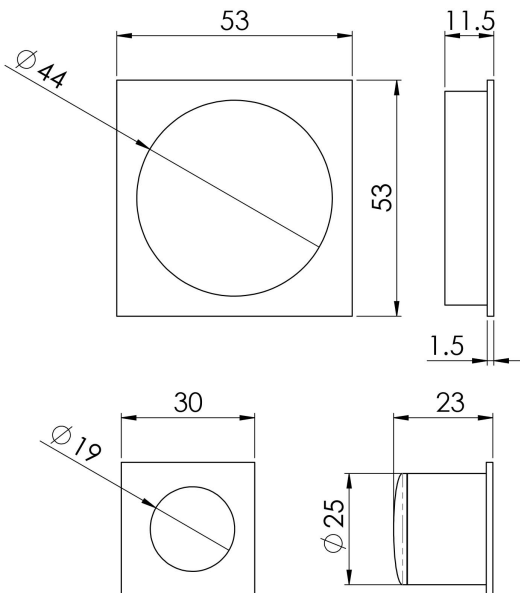

Square Sliding Door Rose with Flush Pull

ART54AQ Range

Stylish square flush pull set for sliding doors. Comprising of 2 pulls, (one for each side of the door), and a discreet finger pull which fits into the edge of the door. Comes with a 10-year mechanical guarantee. Suitable for domestic and commercial use.