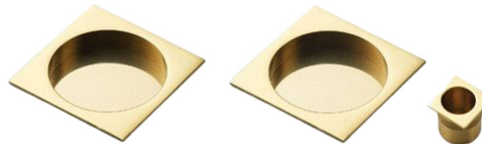

Square Sliding Door Rose with Flush Pull

ART54AQ Range

Stylish square flush pull set for sliding doors. Comprising of 2 pulls, (one for each side of the door), and a discreet finger pull which fits into the edge of the door. Comes with a 10-year mechanical guarantee. Suitable for domestic and commercial use.