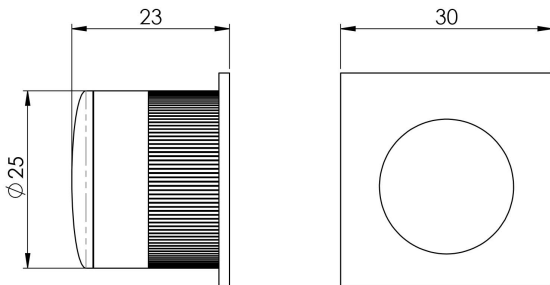

## Small Flush Pull

### ART56 Range

Finger flush pull for fitting to leading edge of the door.

ART56DB - Discontinued once stocks have gone