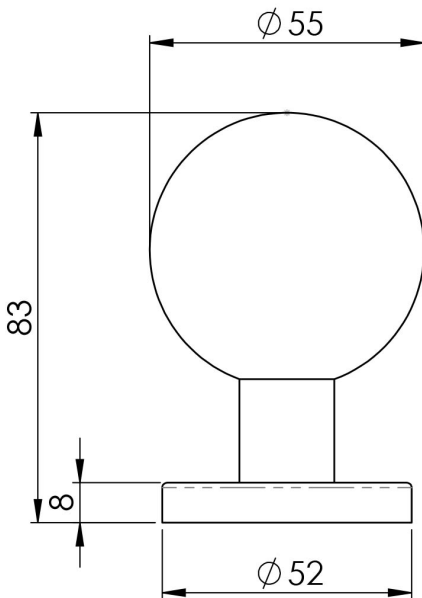

## Mortice Knob on Sprung Round Rose

CSK1058

Ball mortice knob on a sprung round rose. Part of the Steelworx Stainless Steel range. Comes with a 10 year mechanical guarantee and is suitable for domestic and commercial use.