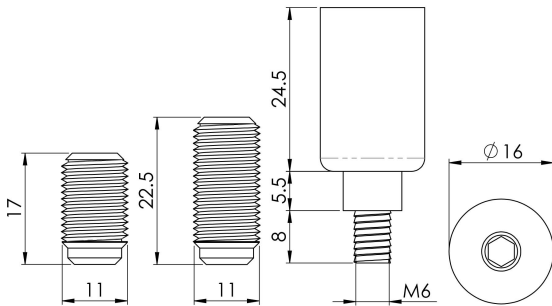

Sash Window Stop

WF18 Range

The sash window stop (with key) is designed to be installed in the inside top frame of the upper sash window. Supplied as a set (2 stops & 4 threaded inserts), depending where located in the frame it allows the window to be opened partially for ventilation or secured in a closed position. Comes with a 10 year mechanical guarantee.