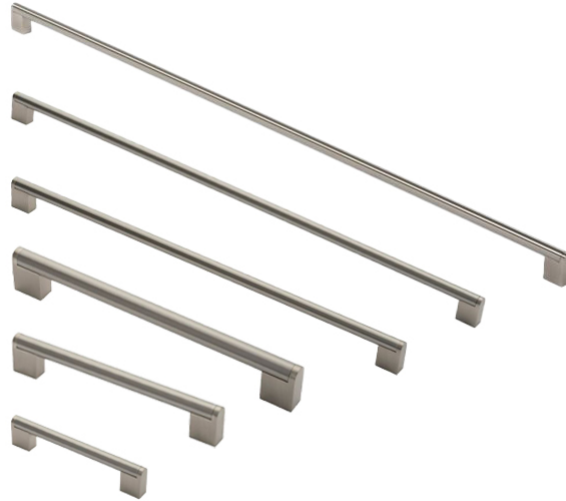

## Bar Handle

FTD4750

A substantial round bar sitting on square end plinths which have rounded tops to blend with the contours of the handle. The design benefits from the contrast in the split finish, nicely offsetting the components. Available in different sizes. Unsuitable for integrated appliances.