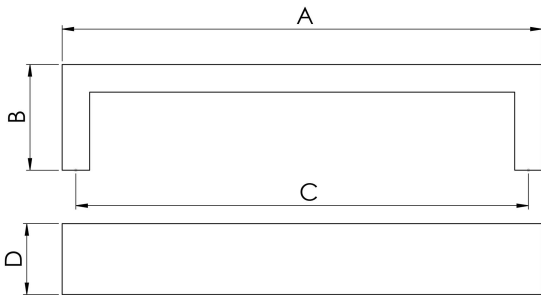

Rectangular Section D-Handle

FTD2550

Rectangular section D -Bar handle. Simply effective in operation and easy to maintain. Durable and sturdy to resist the rigours of the modern office. Available in different sizes.