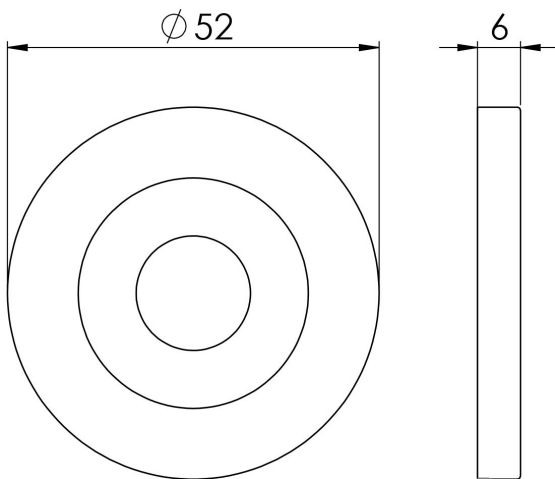

CSL Rose Pack

CSR1005

Rose Pack (Pair) to suit (CSD) Stainless Steel Pull handles
52 x 8mm Brilliant product will look beautiful once paired
with the pull handles.