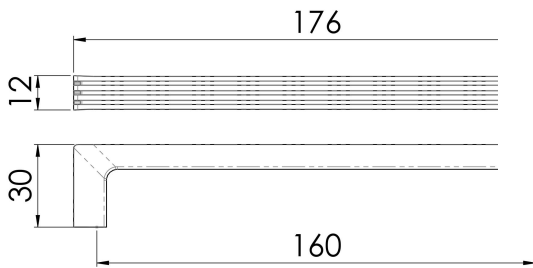

Darini Handle

FTD927C

A straight long square section handle with 3 grooves running along its slender length extending around the mitered ends providing a nice finishing touch. Rear bolt through fixing. The design has a hint of Art Deco and would look good in either a modern or traditional setting.