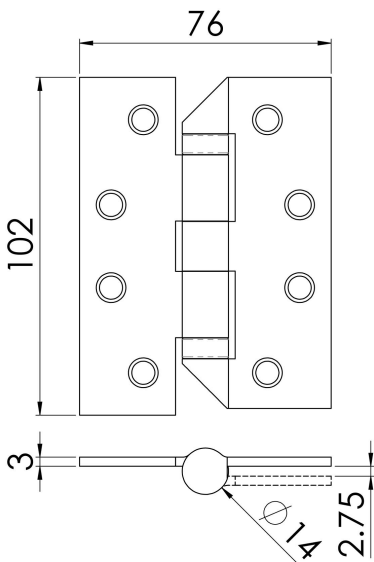

Enduro Grade 13 Ball Bearing Hospital Tip Hinge

HIN1433HT

Grade 13 Hospital Tip Ball Bearing Hinge. Meets TS001 anti-ligature specification. The corners of the hinge barrel have been removed to minimise the risk of self harm. They have a CE mark and are Certifire tested, BS EN 1935 rated.