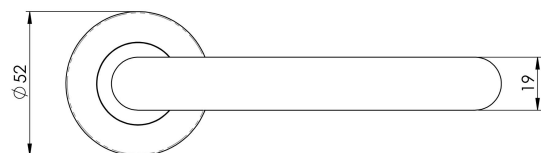

Nera Lever on 6mm Slim Fit Sprung Rose

CSL1190/6SSS

NERA Lever on concealed fix press on sprung round rose. Safety Lever, a 19mm round bar return to door lever. Ideal for public/office doors where a more ergonomic operation is a necessary requirement. Certified to BS8300 to meet the needs of disabled people.