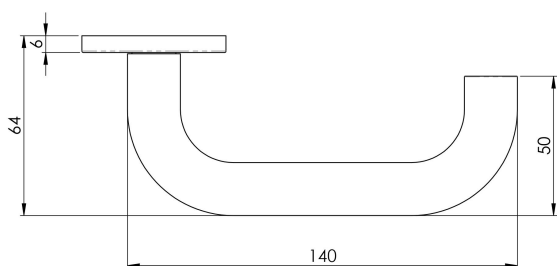

Nera Lever on 6mm Slim Fit Sprung Rose

CSL1190/6SSS

NERA Lever on concealed fix press on sprung round rose. Safety Lever, a 19mm round bar return to door lever. Ideal for public/office doors where a more ergonomic operation is a necessary requirement. Certified to BS8300 to meet the needs of disabled people.