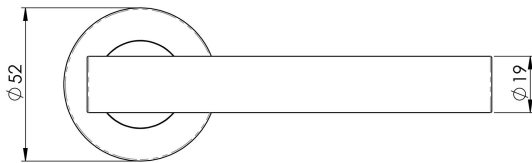

Philadelphia Lever on 6mm Slim Fit Sprung Rose

CSL1194/6SSS

Philadelphia Lever on concealed fix press on sprung round rose. A straight round T-bar lever neatly mitred across the stem. The CSL lever collection on a slim fit rose reflects the latest trends for subtle discreet fittings with ultra-modern styling and quality engineering. All levers are G304 grade with Grade 201 rose inners and a secure heso spindle fix, ensuring these products are of the highest calibre at competitive pricing.