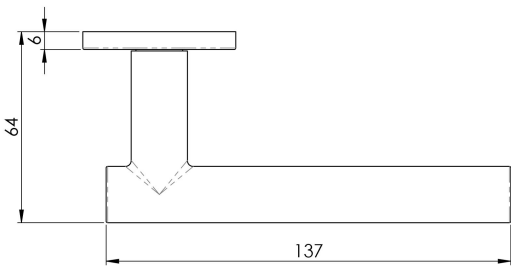

Philadelphia Lever on 6mm Slim Fit Sprung Rose

CSL1194/6SSS

Philadelphia Lever on concealed fix press on sprung round rose. A straight round T-bar lever neatly mitred across the stem. The CSL lever collection on a slim fit rose reflects the latest trends for subtle discreet fittings with ultra-modern styling and quality engineering. All levers are G304 grade with Grade 201 rose inners and a secure heso spindle fix, ensuring these products are of the highest calibre at competitive pricing.