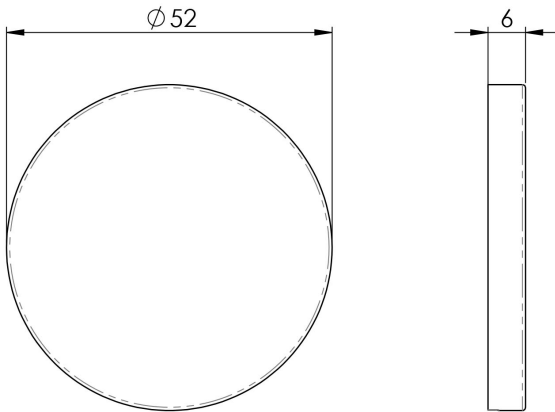

## Stainless Steel Escutcheons 6mm

CSB1006

Escutcheon on concealed fix press on rose. Euro, Lock and Oval profile options available and will match all of the Steelworx levers. Part of the Steelwork range in Grade 304 Stainless Steel. Fire Door Rated.