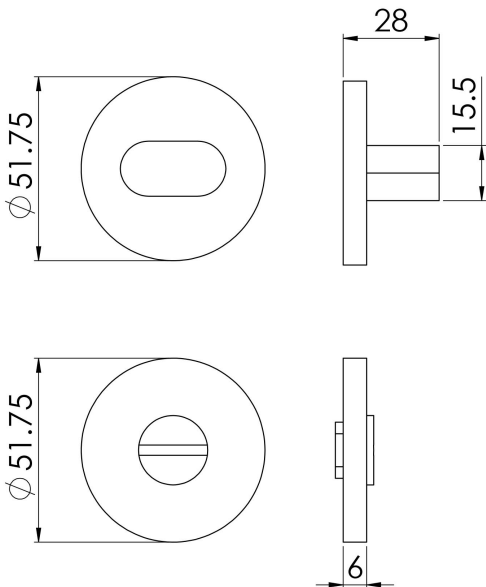

Thumbturn and Release 6mm Rose

CST1018SSS

WC turn and release with indicator on a concealed fix slim round rose. Grade 201 rose inner. A modern style large flat oval shaped turn with a coin release on the other side in case of emergency access and a coloured segment to signal if engaged or vacant. Comes with a spare non-indicator.