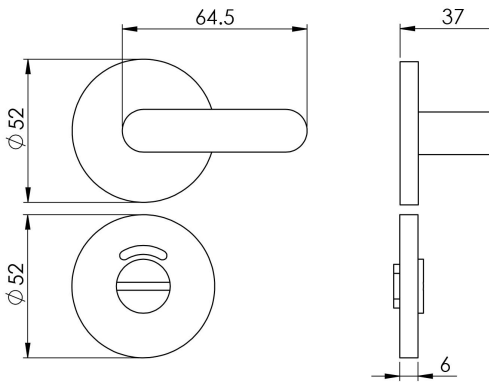

Large WC Thumbturn & Release

CST1028SSS

Large WC turn and release with indicator on a concealed fix slim round rose. Grade 201 rose inner. A modern style large flat elongated oval shaped turn with a coin release on the other side in case of emergency access and a coloured segment to signal if engaged or vacant. Comes with a spare non-indicator.