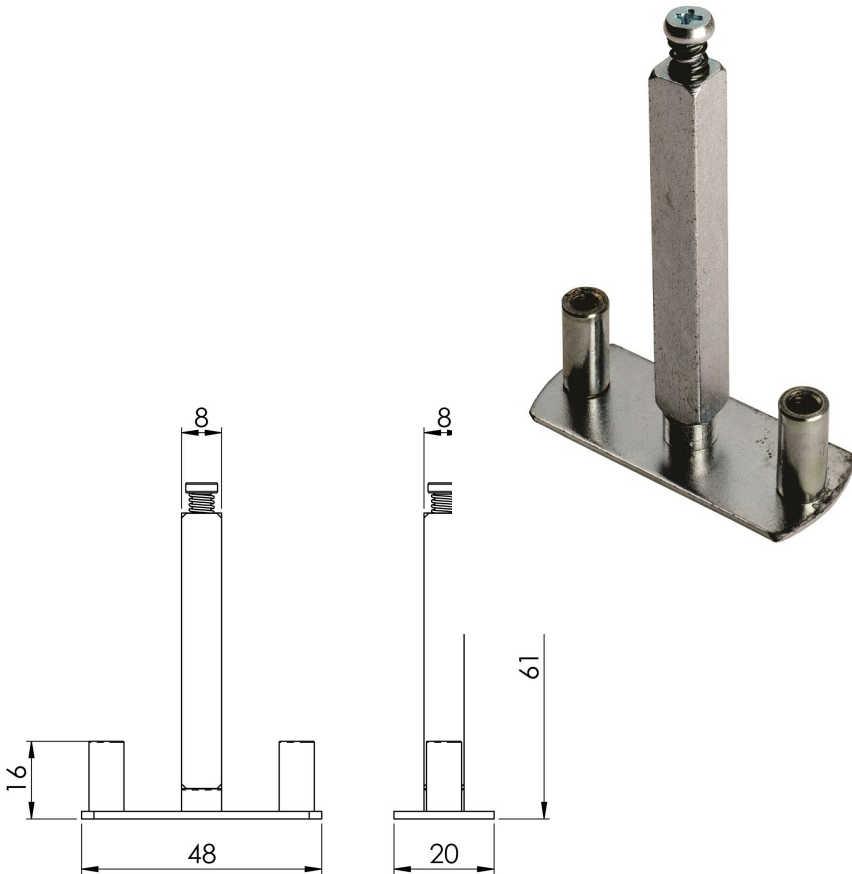

1/2 Set Fixing Plate for bolt through furniture

½ SET FIXING PLATE FOR B/T FURNITURE (38mm c/c)