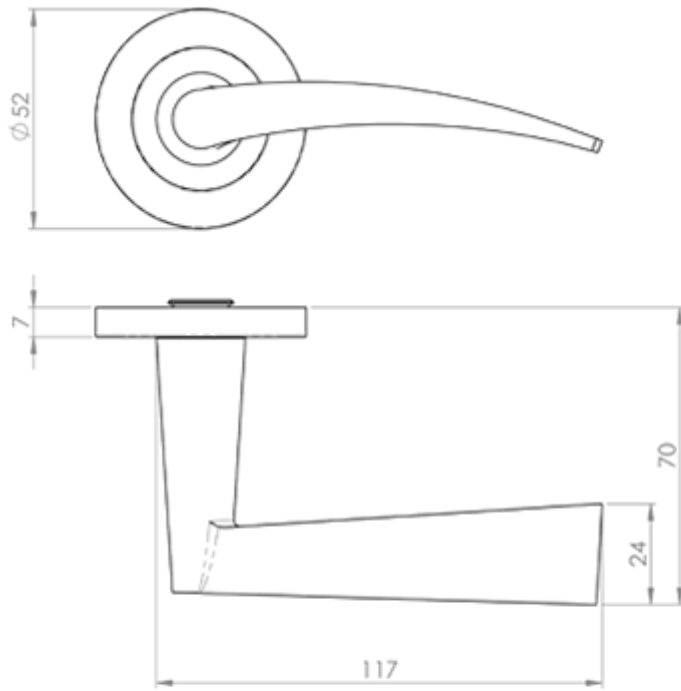

Volantes Designer Lever on Threaded Rose

Product Images

Description

Volantes Lever on a concealed fix threaded slim rose. A slender flat bar handle, slightly arched, flaring marginally widthwise towards its end which accentuates its form in this modern design. The SWL lever collection on a slim 7mm rose reflects the latest trends for subtle discreet fittings with ultra-modern styling and quality engineering. All levers are G304 grade and come with a secure heso spindle fix, ensuring these products are of the highest calibre at competitive pricing. Part of the Steelworx range in grade 304 Stainless Steel. Comes with a 10-year mechanical guarantee and is Fire door rated. Certified to BS EN 1906. Tested to the most stringent industry regulations, thus providing reassurance in quality and standard. Suitable for residential and commercial use. Full range of matching accessories available.

[Click here for care instructions](#)

Technical Details

EUROSPEC

SWL1116

This drawing is the property of Carlisle Brass Limited, all design rights reserved

Specification

Commercial

Domestic

Additional Information

SKU	SWL1116SSS
Barcode	5050245190191
Brands	Eurospec
Finishes	Satin Stainless Steel
Options	Round Rose
Sizes	52mm x 7mm
Technical	46,47,4,26,18
Line Drawings	SWL1116.pdf
Unit of Sale	Pair