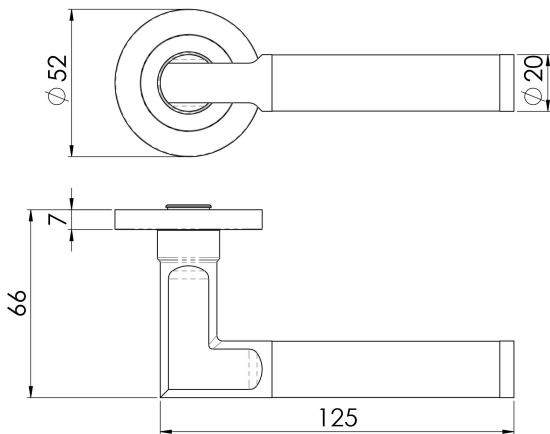

## Carbon Fibre Lever on Threaded Rose

SWL1118SSS

Carbon Fibre Lever on a concealed fix threaded slim rose. A straight round bar handle with a carbon fiber midsection. The neck stems from the rose in a rounded square section through a continuous right angle into the handle section, making this a truly outstanding lever and will appeal at many levels. The SWL lever collection on a slim 7mm rose reflects the latest trends for subtle discreet fittings with ultra-modern styling and quality engineering.