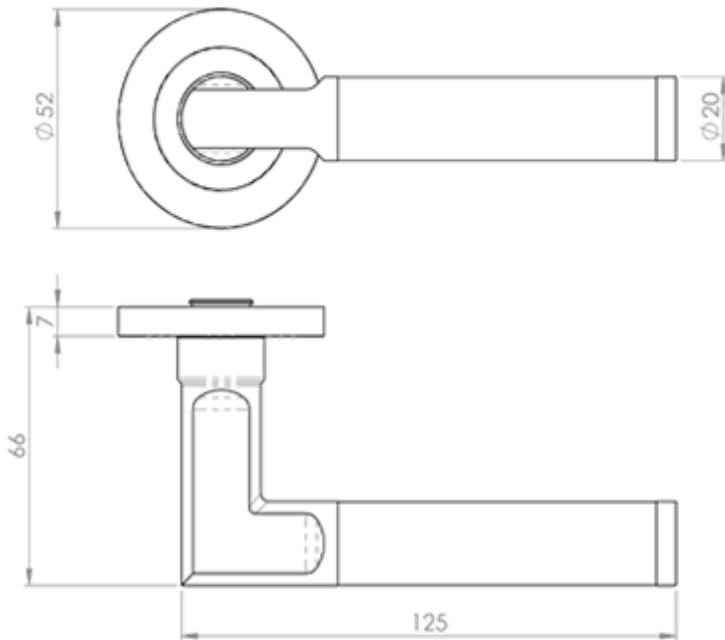

Carbon Fibre Lever on Threaded Rose

Product Images

Description

Carbon Fibre Lever on a concealed fix threaded slim rose. A straight round bar handle with a carbon fiber midsection. The neck stems from the rose in a rounded square section through a continuous right angle into the handle section, making this a truly outstanding lever and will appeal at many levels. The SWL lever collection on a slim 7mm rose reflects the latest trends for subtle discreet fittings with ultra-modern styling and quality engineering. All levers are G304 grade and come with a secure heso spindle fix, ensuring these products are of the highest calibre at competitive pricing. Part of the Steelworx range in grade 304 Stainless Steel. Comes with a 10-year mechanical guarantee and is Fire door rated. Certified to BS EN 1906. Tested to the most stringent industry regulations, thus providing reassurance in quality and standard. Suitable for residential and commercial use. Full range of matching accessories available.

[Click here for care instructions](#)

Technical Details

SWL1118

This drawing is the property of Carlisle Brass Limited, all design rights reserved

Specification

Additional Information

SKU	SWL1118SSS
Barcode	5050245190207
Brands	Eurospec
Finishes	Satin Stainless Steel
Options	Round Rose
Sizes	52mm x 7mm
Technical	46,47,4,26,18
Line Drawings	SWL1118.pdf
Unit of Sale	Pair