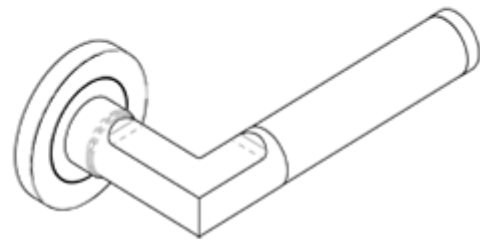

Carbon Fibre Lever on Threaded Rose

Product Images

Description

Carbon Fibre Lever on a concealed fix threaded slim rose. A straight round bar handle with a carbon fiber midsection. The neck stems from the rose in a rounded square section through a continuous right angle into the handle section, making this a truly outstanding lever and will appeal at many levels. The SWL lever collection on a slim 7mm rose reflects the latest trends for subtle discreet fittings with ultra-modern styling and quality engineering. All levers are G304 grade and come with a secure heso spindle fix, ensuring these products are of the highest calibre at competitive pricing. Part of the Steelworx range in grade 304 Stainless Steel. Comes with a 10-year mechanical guarantee and is Fire door rated. Certified to BS EN 1906. Tested to the most stringent industry regulations, thus providing reassurance in quality and standard. Suitable for residential and commercial use. Full range of matching accessories available.

[Click here for care instructions](#)

Technical Details

SWL1118

This drawing is the property of Carlisle Brass Limited, all design rights reserved

Specification

Additional Information

SKU	SWL1118SSS
Barcode	5050245190207
Brands	Eurospec
Finishes	Satin Stainless Steel
Options	Round Rose
Sizes	52mm x 7mm
Technical	46,47,4,26,18
Line Drawings	SWL1118.pdf
Unit of Sale	Pair