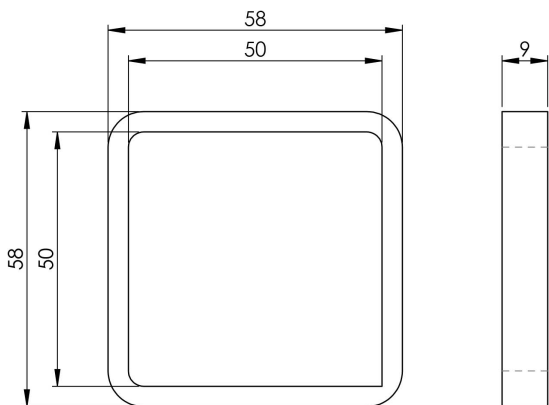

Quattro Sliding Door Grip Handle

QUGHSSO

Pair of clamshell with stainless steel inlay for glass
58x58x9mm, Mounting: Adhesive Sensa