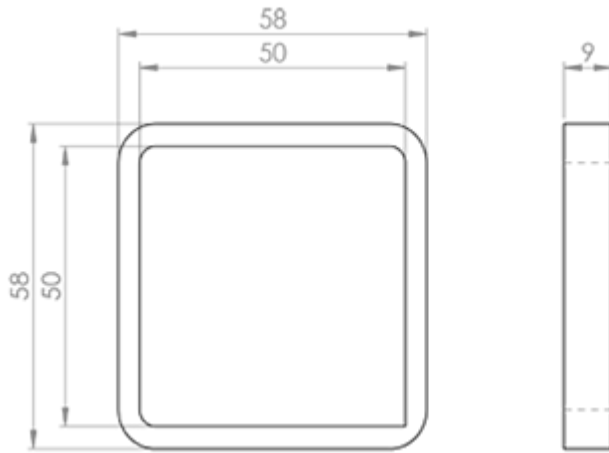

Quattro Sliding Door Grip Handle

Product Images

Description

Pair of clamshell with stainless steel inlay for glass 58x58x9mm, Mounting: Adhesive Sensa

Technical Details

 CARLISLE BRASS

QUGH

This drawing is the property of Carlisle Brass Limited. all design rights reserved