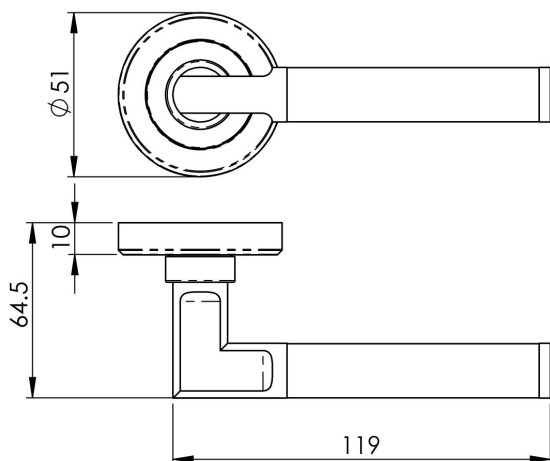

Serozzetta Sessanta Lever on Rose

SZR060PNSN

Lever on a chamfered edge concealed fix screw on round rose. A round bar sectional lever with a flattened mitred corner. The lever features a dual finish emphasising the sectional components which highlights the modernistic influence. Part of the Serozzetta Residential range.