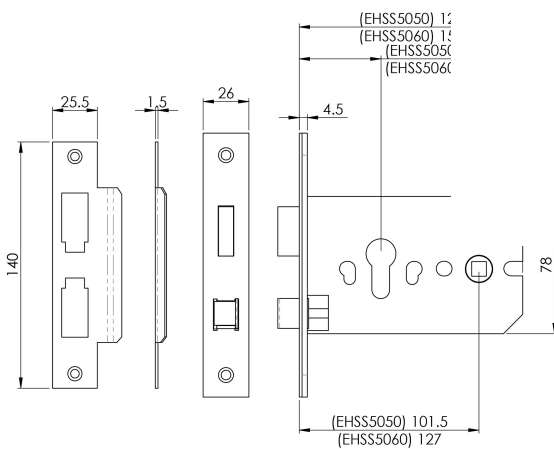

# Easi - T Horizontal Euro Profile Sashlock 127 mm

EHSS5050

Discontinued once stocks have gone