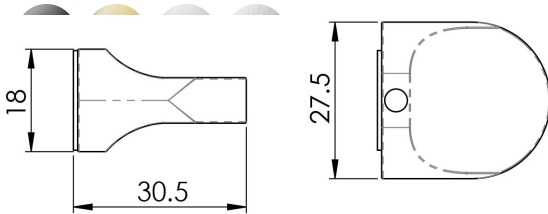

## Tall Semi-Circular Thumbturn to suit Cylinder

CYZ70011

Tall Semi-Circular Thumbturn to suit Cylinder