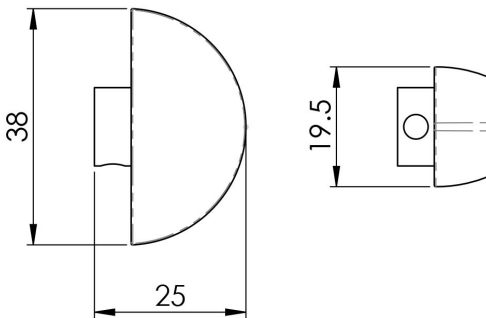

Round Thumbturn to suit Cylinder

CYZ70008

Round Thumbturn to suit Cylinder