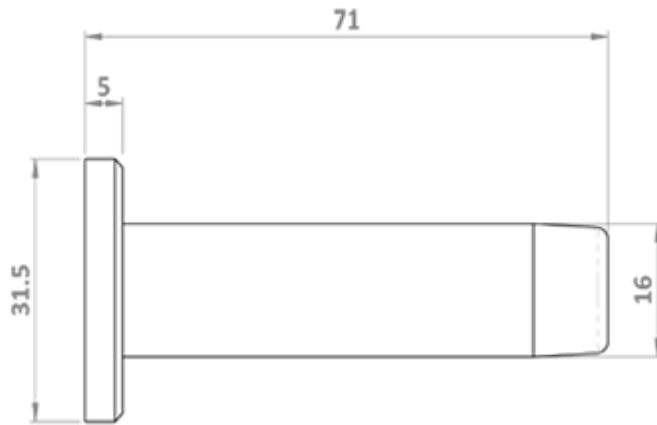

Wall Mounted Door Stop

Product Images

Description

A 64mm rubber buffer tipped cylindrical door stop on a concealed fix rose.

 CARLISLE BRASS

AZ21

This drawing is the property of Carlisle Brass Limited, all design rights reserved

Specification

Domestic

Commercial

Additional Information

SKU	AZ21PN
Barcode	5050245193666
Brands	Carlisle Brass
Finishes	Polished Nickel
Options	Boxed
Technical	47,46,4
Line Drawings	AZ21.PDF
Unit of Sale	Each