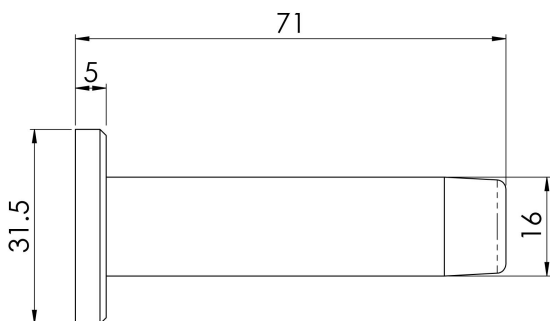

## Wall Mounted Door Stop

AZ21PN

A 64mm rubber buffer tipped cylindrical door stop on a concealed fix rose.