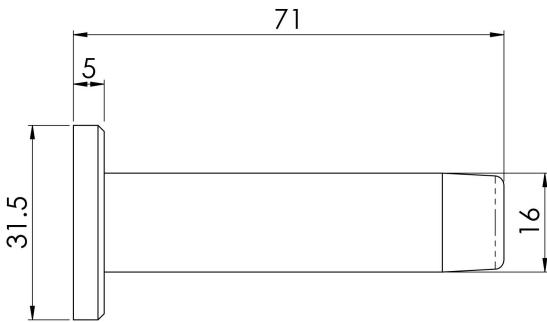

Wall Mounted Door Stop

AZ21SN

A 64mm rubber buffer tipped cylindrical door stop on a concealed fix rose.