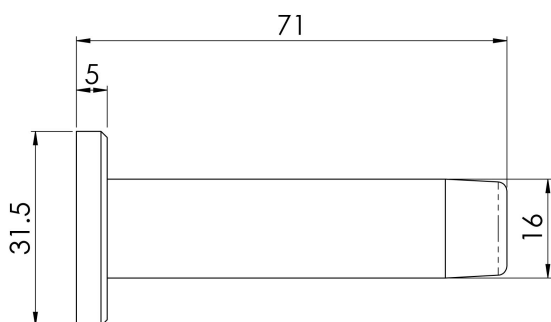

Wall Mounted Door Stop

AZ21

A 64mm rubber buffer tipped cylindrical door stop on a concealed fix rose.