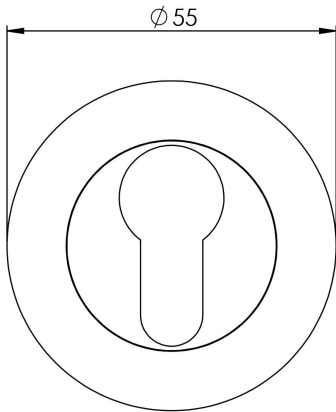

Grade 316 Euro Profile Escutcheon

SW4102SSS

Grade 316 Euro Profile Escutcheon on concealed fix screw on round rose. Matches the SW Grade 4 Lever Range.carlislebrass.