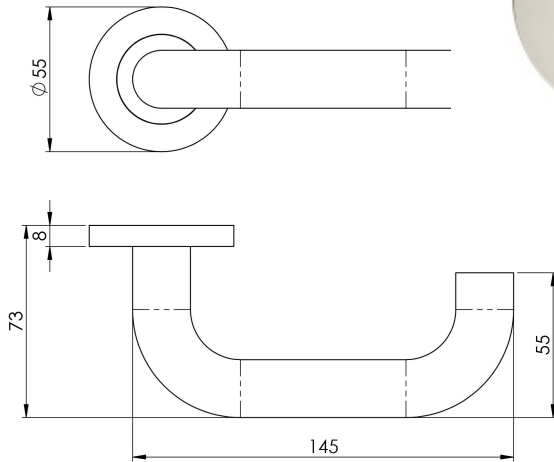

# 19mm Dia. Grade 4 Return to Door Safety Lever on Round Rose

SW4123SSS

A Grade 4, DDA Compliant return to door round bar Safety lever on a concealed fix screw on round rose with Abuse-resistant spindle. Part of the Steelworx range in Grade 316 Stainless Steel which offers the benefit of Anti Bacterial qualities associated with this grade. Will suit commercial and modern residential projects as they provide the quality and durability to cope within these environments. BS EN 1906 Rated 200.