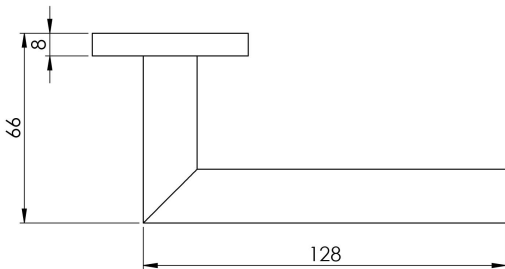

## 19mm Dia. Grade 4 Mitred Safety Lever on Round Rose

SW4125SSS

A Grade 4, Mitred straight round bar lever on a concealed fix screw on round rose with Abuse-resistant spindle. Part of the Steelworx range in Grade 316 Stainless Steel which offers the benefit of Anti Bacterial qualities associated with this grade. Will suit commercial and modern residential projects as they provide the quality and durability to cope within these environments. BS EN 1906 Rated 200.