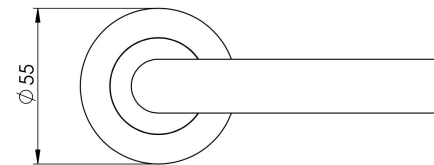

## 19mm Dia. Grade 4 Mitred Safety Lever on Round Rose

SW4125SSS

A Grade 4, Mitred straight round bar lever on a concealed fix screw on round rose with Abuse-resistant spindle. Part of the Steelworx range in Grade 316 Stainless Steel which offers the benefit of Anti Bacterial qualities associated with this grade. Will suit commercial and modern residential projects as they provide the quality and durability to cope within these environments. BS EN 1906 Rated 200.