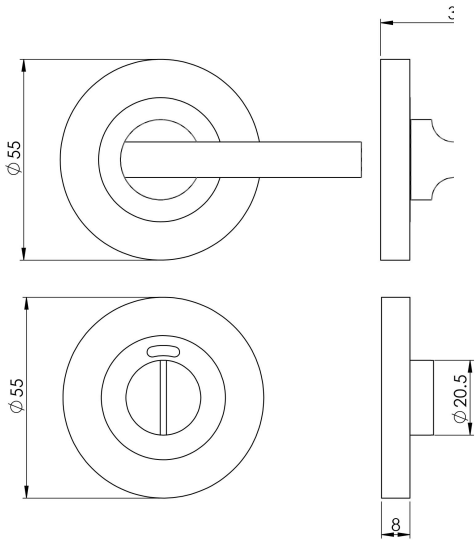

## Large Turn and Indicator coin release

SWT4107-ISSS

Large Turn and Indicator coin release. Long slender round bar turn for ease of use. Matches the SW Grade 4 Lever Range.