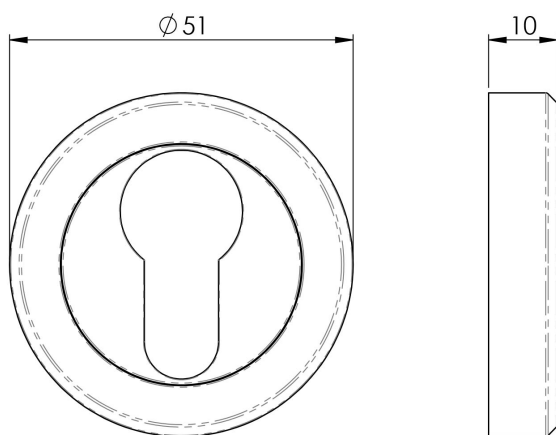

Serozzetta Euro Profile Escutcheon

SZR001 Range

Round escutcheon with a chamfered edge, screw on rose, concealed fix. Euro lock profile. Designed to match the Serozzetta SZR Residential range of designer handles on round roses.