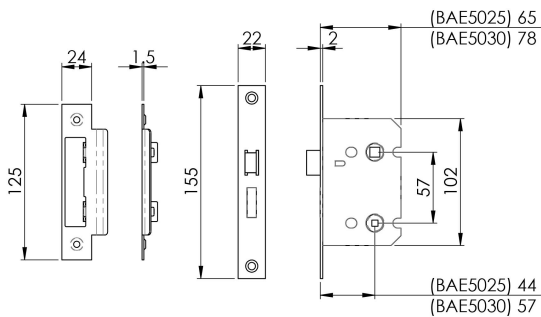

# Easi-T Residential Bathroom Lock 65mm

BAE5025SN

Contract Bathroom Lock with a wide range of options offering an excellent degree of choice. Square or Radius Forends, 65mm or 78mm sizes and 5 finishes. The Latch bolt has the Easi-T reverse function to save undoing the case so it can be reversed in seconds. Certified to BS EN 12209.