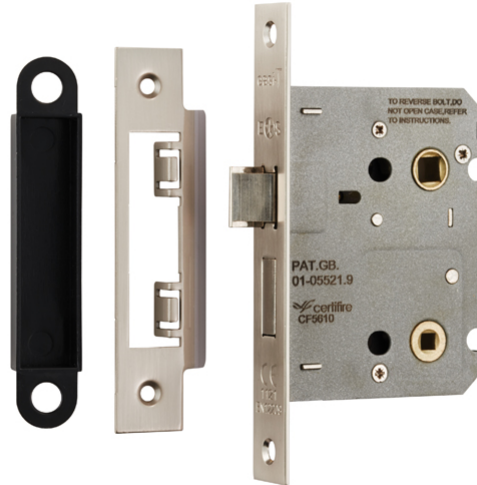

## Easi-T Residential Bathroom Lock 78mm

BAE5030SN

Contract Bathroom Lock, Square Forend. 78mm. The Latch bolt has the Easi-T reverse function to save undoing the case so it can be reversed in seconds. Certified to BS EN 12209.