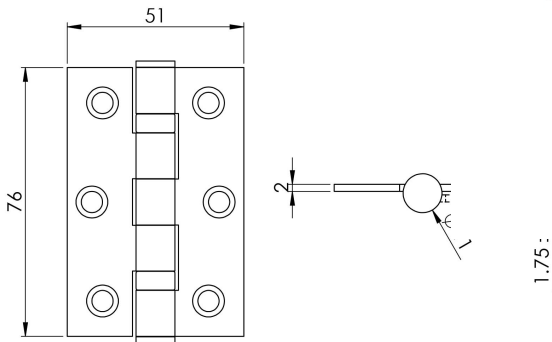

## Grade 316 3" x 2" x 2mm Ball Bearing Hinge

HIN1322/316

Grade 316 Ball Bearing Hinge (Max Load 40kg). Ball bearing hinges have always been very popular for their smooth operation, durability, long lasting design and ability to carry heavier loads than washered hinges. Suitable for standard internal residential doors a pair of hinges is adequate; however fitting 3 hinges per door has its advantages. It will look aesthetically pleasing and from a practical viewpoint it helps spread the load evenly and will help to overcome twisting or warping.