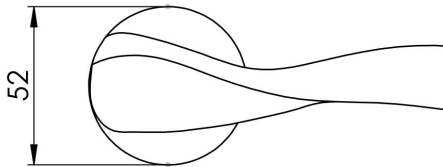

Lavi Lever on Round Rose

CEB120SC

A stunning eye catching design. The lever has an angular downward twist making it ergonomic in use as well as being extremely stylish. The hand just falls naturally, melding into the form of the lever. A handle with a twist, literally.