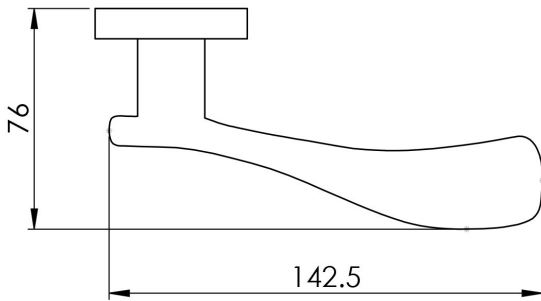

Lavi Lever on Round Rose

CEB120SC

A stunning eye catching design. The lever has an angular downward twist making it ergonomic in use as well as being extremely stylish. The hand just falls naturally, melding into the form of the lever. A handle with a twist, literally.