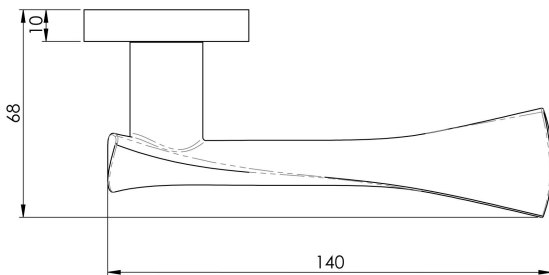

## Toro Lever on Round Rose

**CEB130SC**

A bow shaped lever with a twist. The subtle degrees of tilt offer a superb ergonomic grip in operation. The lever sits on a concealed fix plain round rose. A metal inner rose and grub screw fixing provide a solid and secure fitting to the door.