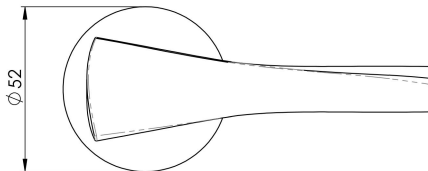

## Toro Lever on Round Rose

**CEB130SC**

A bow shaped lever with a twist. The subtle degrees of tilt offer a superb ergonomic grip in operation. The lever sits on a concealed fix plain round rose. A metal inner rose and grub screw fixing provide a solid and secure fitting to the door.