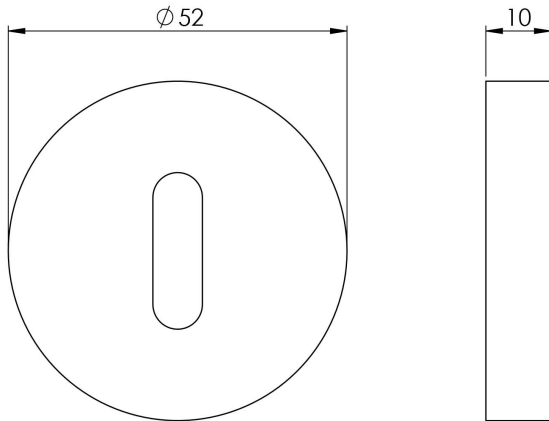

## Lock Profile Escutcheon on Round Rose

CEB003SC

A modernistic concealed fix Lock profile escutcheon on a plain round rose. The plastic inner rose has numerous fixing points accommodating bolt through fixings as well as conventional screws which are supplied. Designed to match the range of CEB designer handles on round roses.