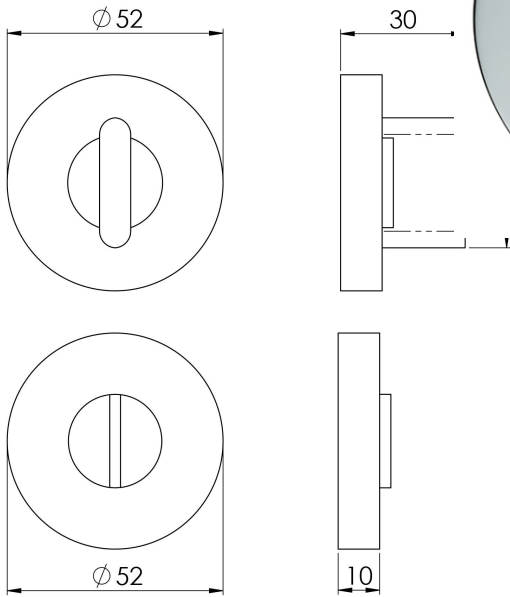

Turn and Release on Round Rose

CEB004

Turn and Release on a concealed fix plain round rose. The long slender turn provides a easy and positive action during operation. The plastic inner rose has numerous fixing points accommodating bolt through fixings as well as conventional screws which are supplied. Designed to match the range of CEB designer handles on round roses.