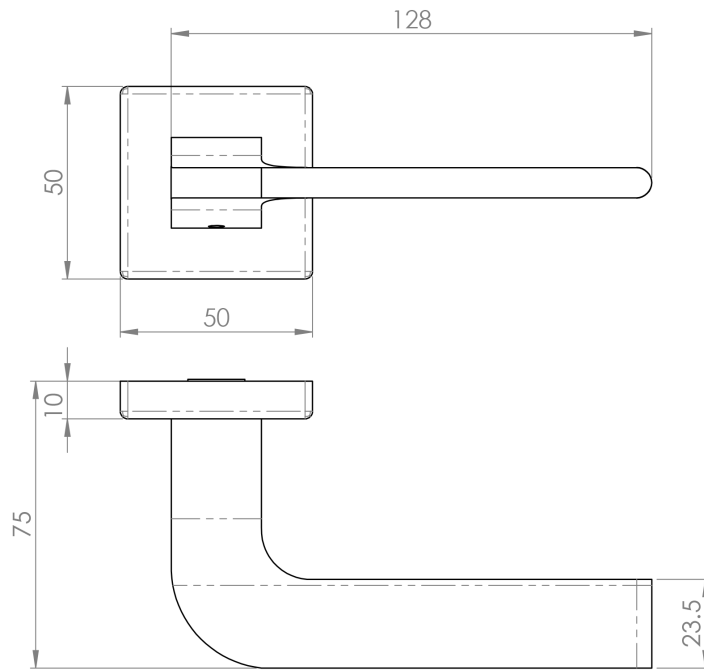

## Bimyou Lever on Square Rose Antique Brass

### Product Images

---

### Description

---

A chunky flat bar lever forming into a square neck on a concealed fix square rose.

© CARLISLE BRASS

**BY5**

This drawing is the property of Carlisle Brass Limited, all design rights reserved

Specification

---