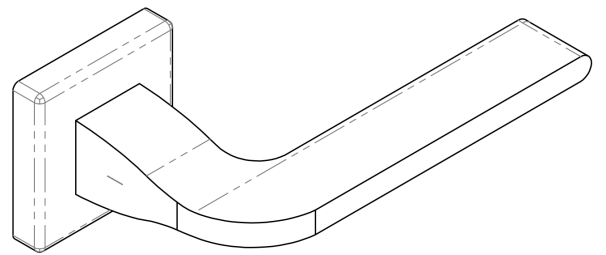

## Bimyou Lever on Square Rose Antique Brass

### Description

---

A chunky flat bar lever forming into a square neck on a concealed fix square rose.

© CARLISLE BRASS

**BY5**

This drawing is the property of Carlisle Brass Limited, all design rights reserved