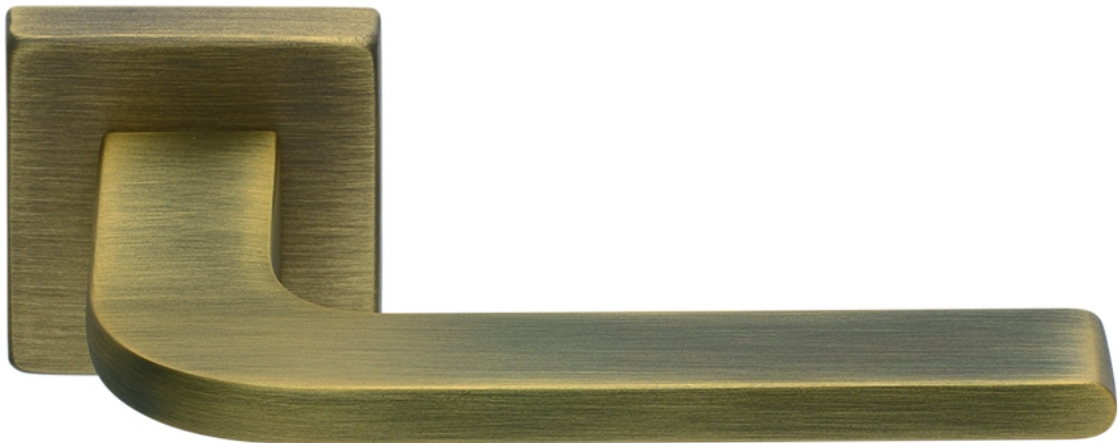

## Bimyou Lever on Square Rose Antique Brass

### Product Images

---

### Description

---

A chunky flat bar lever forming into a square neck on a concealed fix square rose.

© CARLISLE BRASS

**BY5**

This drawing is the property of Carlisle Brass Limited, all design rights reserved