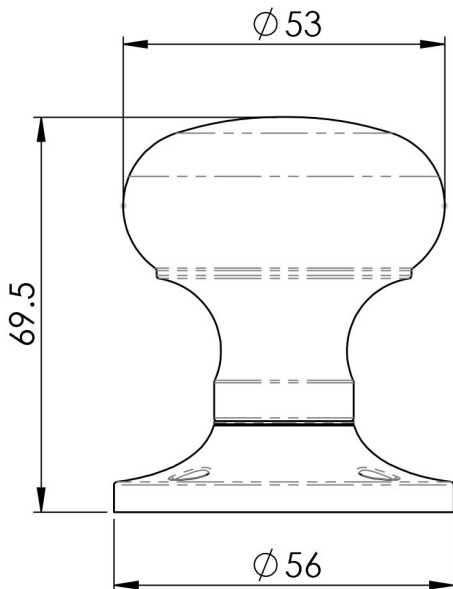

Mushroom Mortice Knob Unsprung

M35US Range

Probably the most popular Victorian knobset in the UK. It has a strong chunky feel and sits comfortably in the hand due to its robustness. A quality classical design that compliments both modern and traditional environments and comes with a 10-year mechanical guarantee.