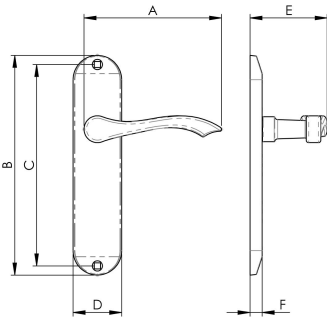

## Serozzetta Lever on Backplate

SZM133 Range

A unique and distinctive geometric lever on a formed angular backplate. The shape of the lever itself is slim at the middle and chunky towards the end of the handle, allowing the user to grip it firmly when used. The angular cut backplate compliments the diamond cut geometry of the handle. This is an ideal choice for use in many settings, such as at home or at shops and offices.