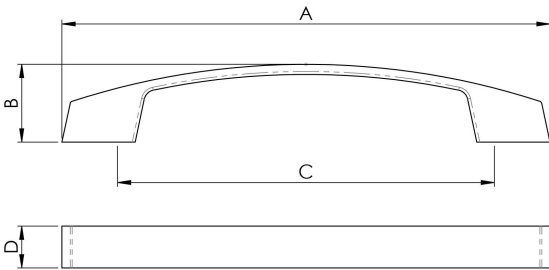

Bridge Handle

FTD3165

A gently curving flat front handle on robust end supports.
Practical and easy to maintain. Available in 128mm or
160mm Options